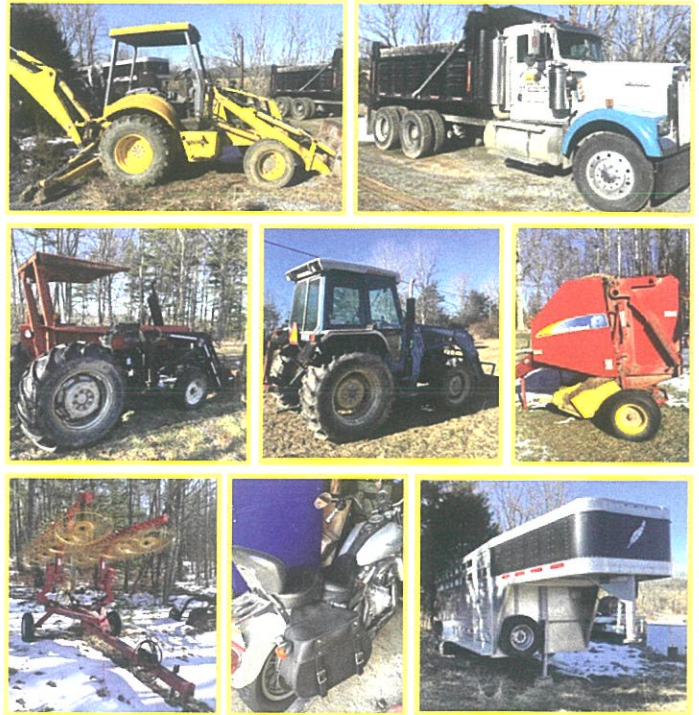

**PARCEL TWO: 2.844 ACRES, COZY 2 BED,
1 BATH FEATURING NICE KITCHEN,
HARDWOOD FLOORS. DOES NEED SOME
WORK. THIS TRACT HAS A SMALL BARN
& HALF ACRE (+-) POND.**

—CALL—

**BILLY MORGAN: 304-667-6849
KERMIT MORGAN: 304-667-1718
GIRLONZA SCOTT: 304-667-3206
BEN MORGAN: 304-520-8818**

www.virainiasauctiongroup.com

**PARCEL THREE: 80 X 100 LOT USED TO
PARK EQUIPMENT**

**EQUIPMENT: 1989 5610 4X4 TRACTOR WITH CAB AND
LOADER, 1990 FORD 4610 2 WD WITH {CAB NEEDS REPAIR},
MF 255 TRACTOR 2WD LOADER, 2015 NEW HOLLAND
BR7050 ROUND BALER 4X4, TERRA OFF HAY MOWER
MODEL 2420 2011 MODEL, HAT RUNNER HAY RAKE, 8"
BUSH HOG MODEL 3008, 9' INTERNATIONAL DISK, 3
BOTTOM PLOW, FEATHERLIGHT CATTLE TRAILER, 20X
6.6, GATER FLATBED TRAILER GOOSENECK 2007 MODEL 20'
WITH 4' DOVETAIL, 1995 KEN-WORTH DUMP TRUCK
TAMDEN, 20 TON LOWBOY TRAILER 1985 MODEL, 10 TON
LOWBOY TRAILER 1997 TRAIL KING, 2005 HARLEY
DAVIDSON DYNA GLIDE SUPER GLIDE, 1994 DRESSER
TD-7H DOZER, 1999 NEW HOLLAND BACKHOE LB75, 275
SQUARE BALER NEW HOLLAND, ARTIC CAT 4 -WHEELER -
SOME HOUSEHOLD ITEMS**